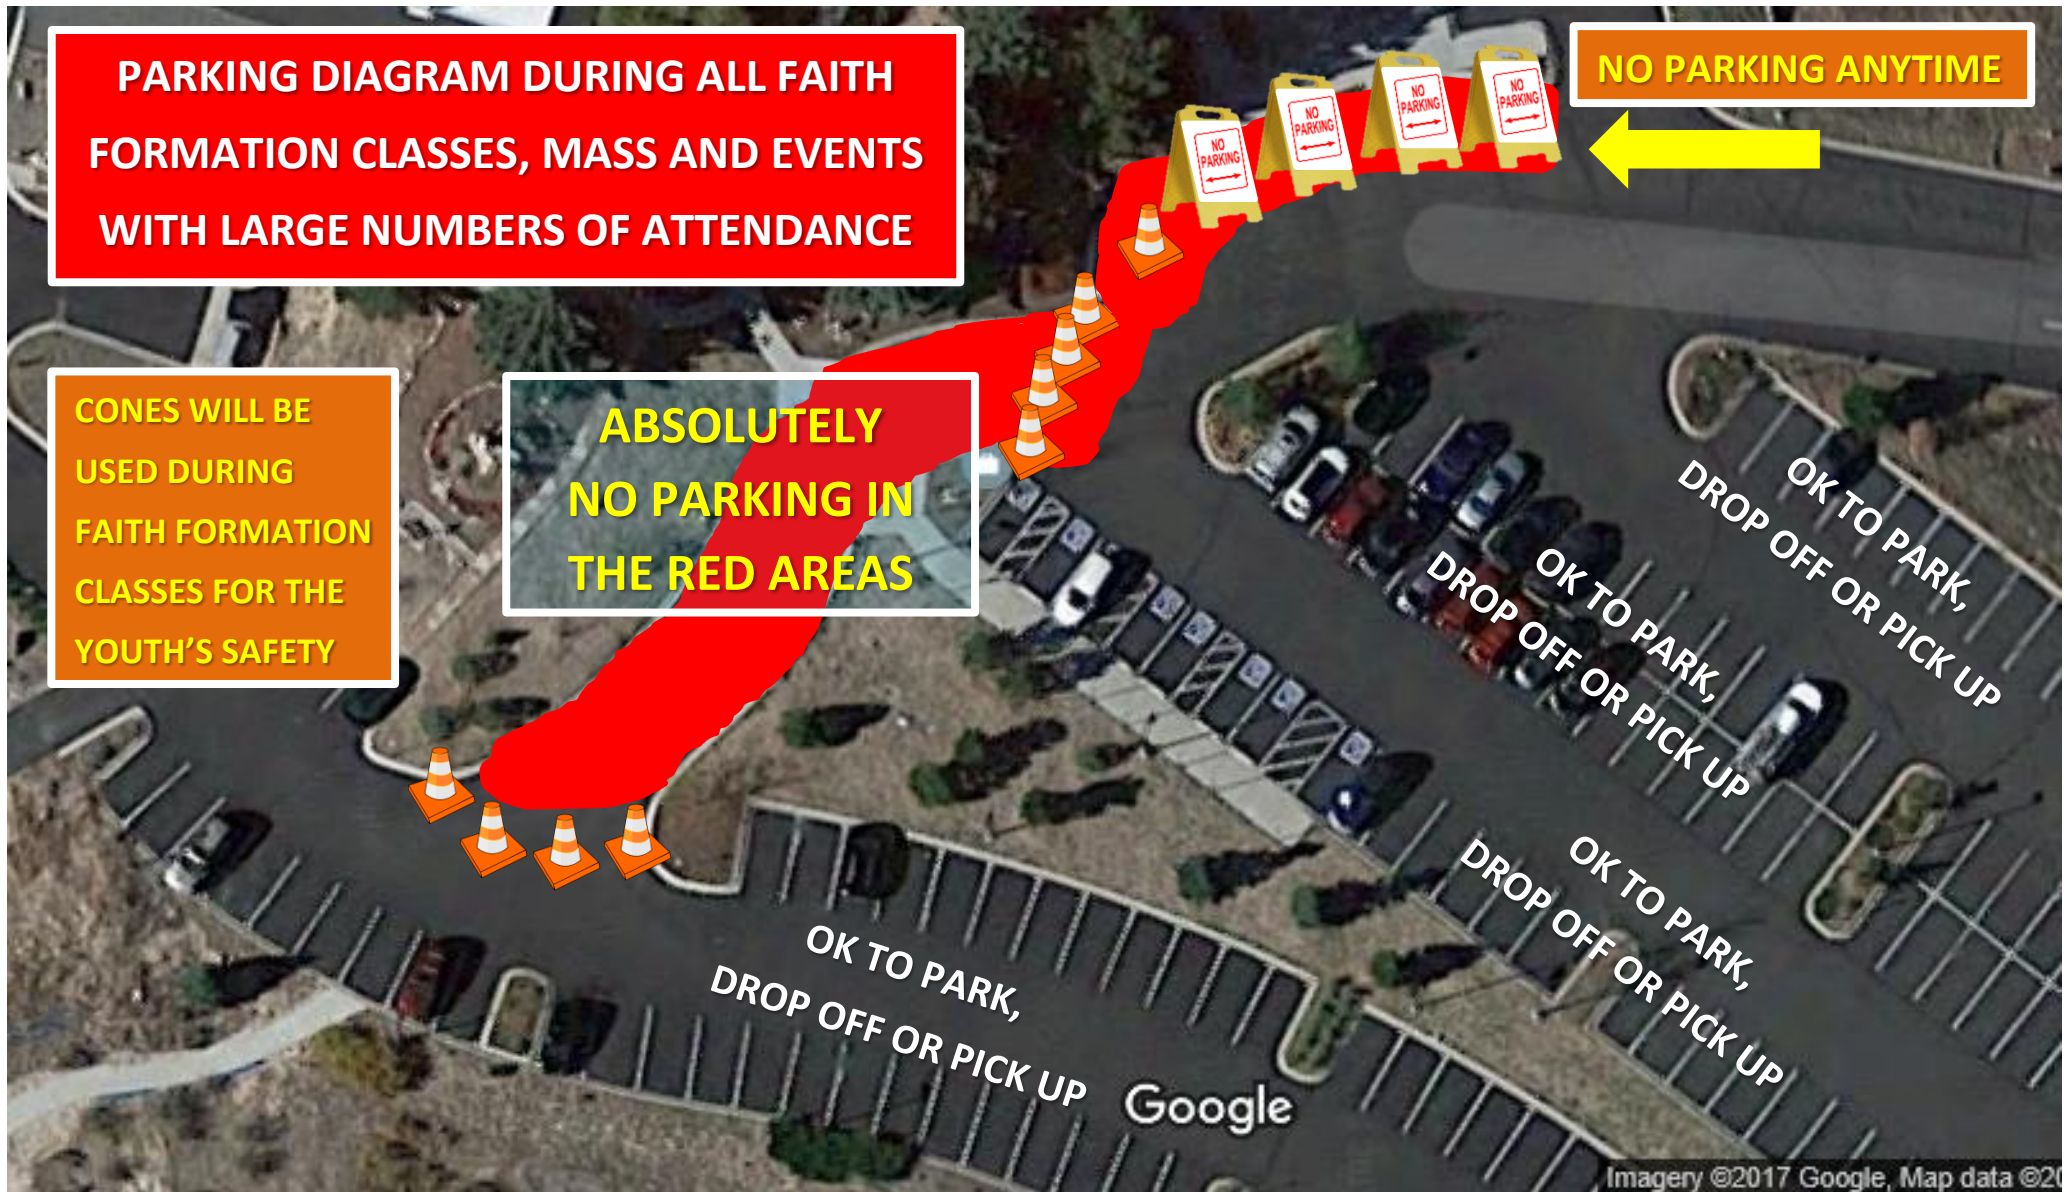

**PARKING DIAGRAM DURING ALL FAITH FORMATION CLASSES, MASS AND EVENTS WITH LARGE NUMBERS OF ATTENDANCE**

**NO PARKING ANYTIME**

**CONES WILL BE USED DURING FAITH FORMATION CLASSES FOR THE YOUTH'S SAFETY**

**ABSOLUTELY NO PARKING IN THE RED AREAS**

OK TO PARK,  
DROP OFF OR PICK UP

OK TO PARK,  
DROP OFF OR PICK UP

OK TO PARK,  
DROP OFF OR PICK UP

OK TO PARK,  
DROP OFF OR PICK UP